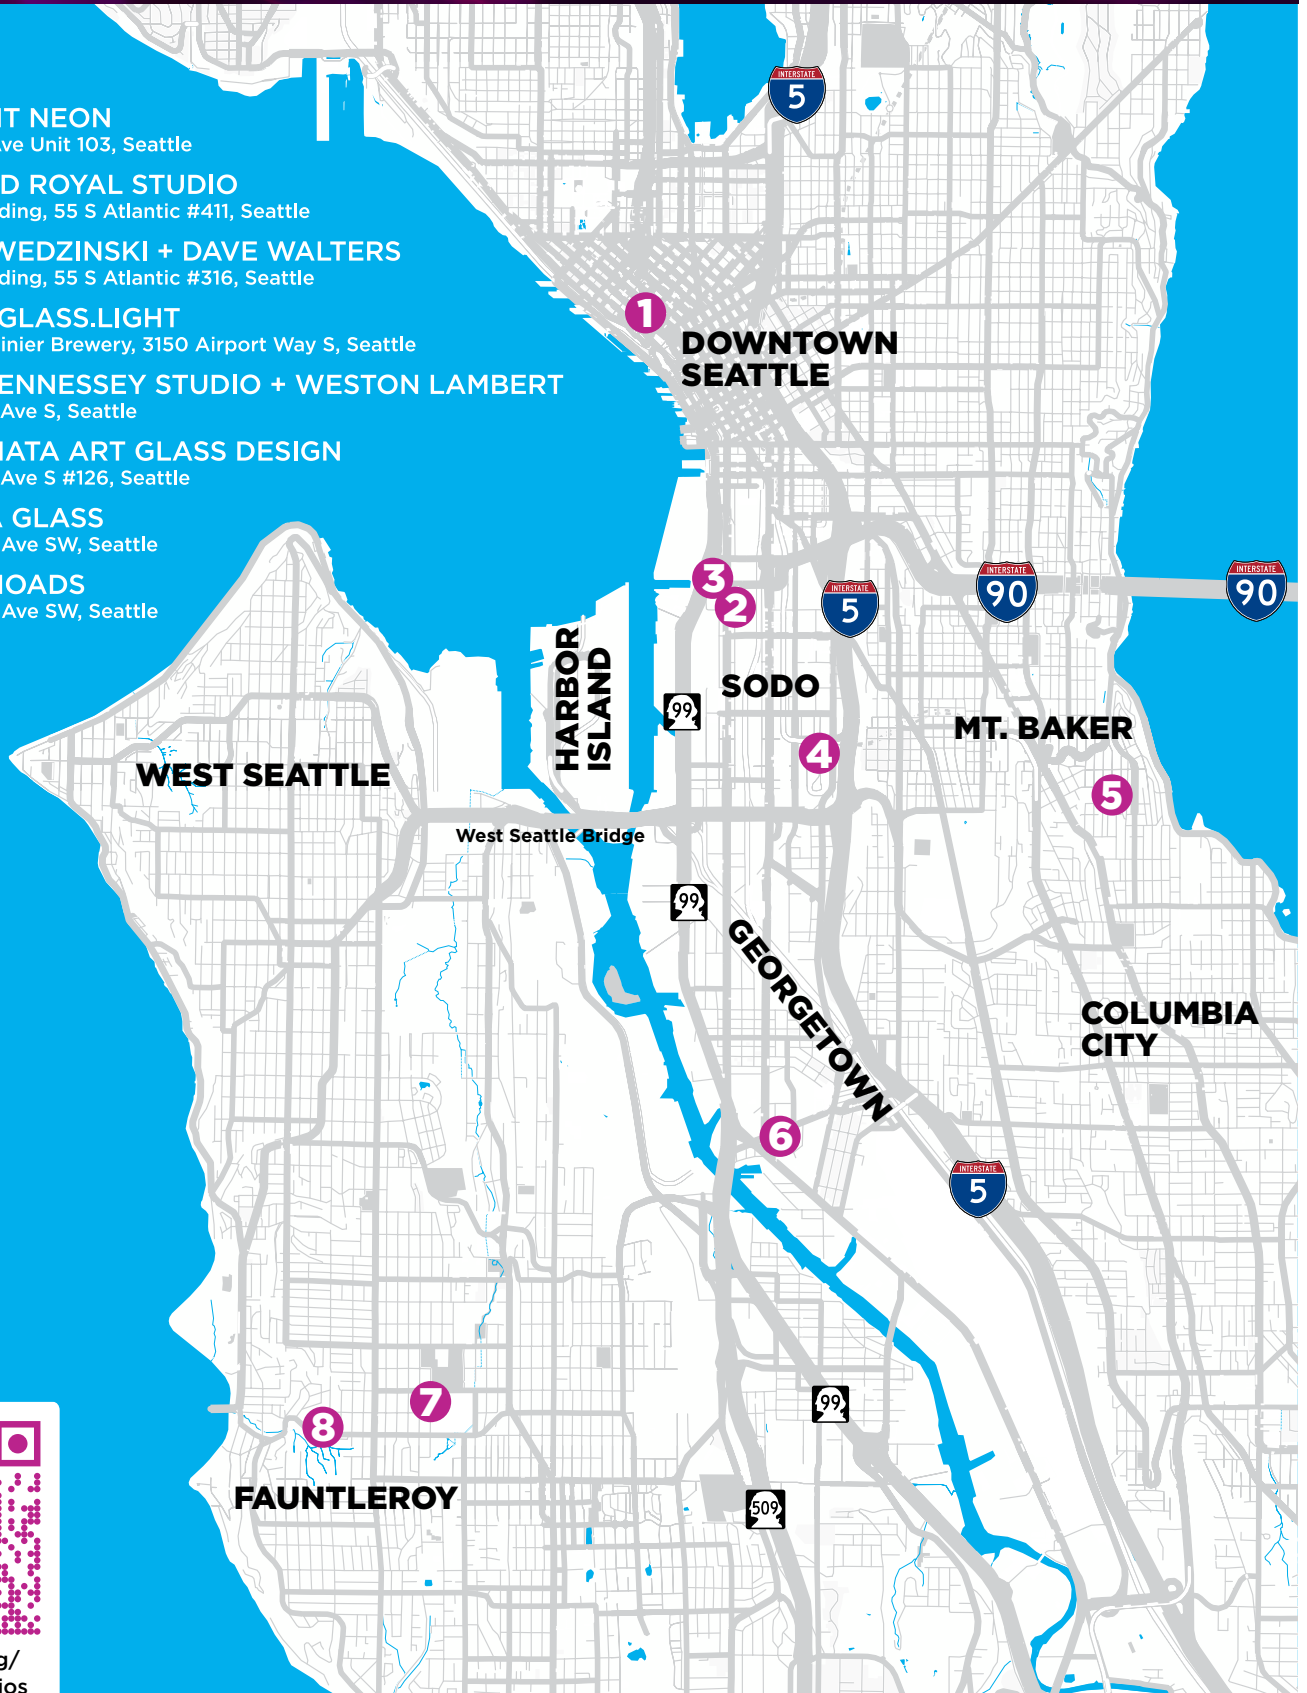

[refractseattle.org/
open-artist-studios](https://refractseattle.org/open-artist-studios)

2023 OPEN ARTIST STUDIOS

SUNDAY, OCTOBER 15

11AM-4PM

1. **RADIANT NEON**
2121 First Ave Unit 103, Seattle
2. **RICHARD ROYAL STUDIO**
BEMIS Building, 55 S Atlantic #411, Seattle
3. **KCJ SZWEDZINSKI + DAVE WALTERS**
BEMIS Building, 55 S Atlantic #316, Seattle
4. **COLOR.GLASS.LIGHT**
The Old Rainier Brewery, 3150 Airport Way S, Seattle
5. **SEAN HENNESSEY STUDIO + WESTON LAMBERT**
3403 36th Ave S, Seattle
6. **ILLUMINATA ART GLASS DESIGN**
6520 Fifth Ave S #126, Seattle
7. **MISODA GLASS**
8844 30th Ave SW, Seattle
8. **KAIT RHODES**
9030 39th Ave SW, Seattle