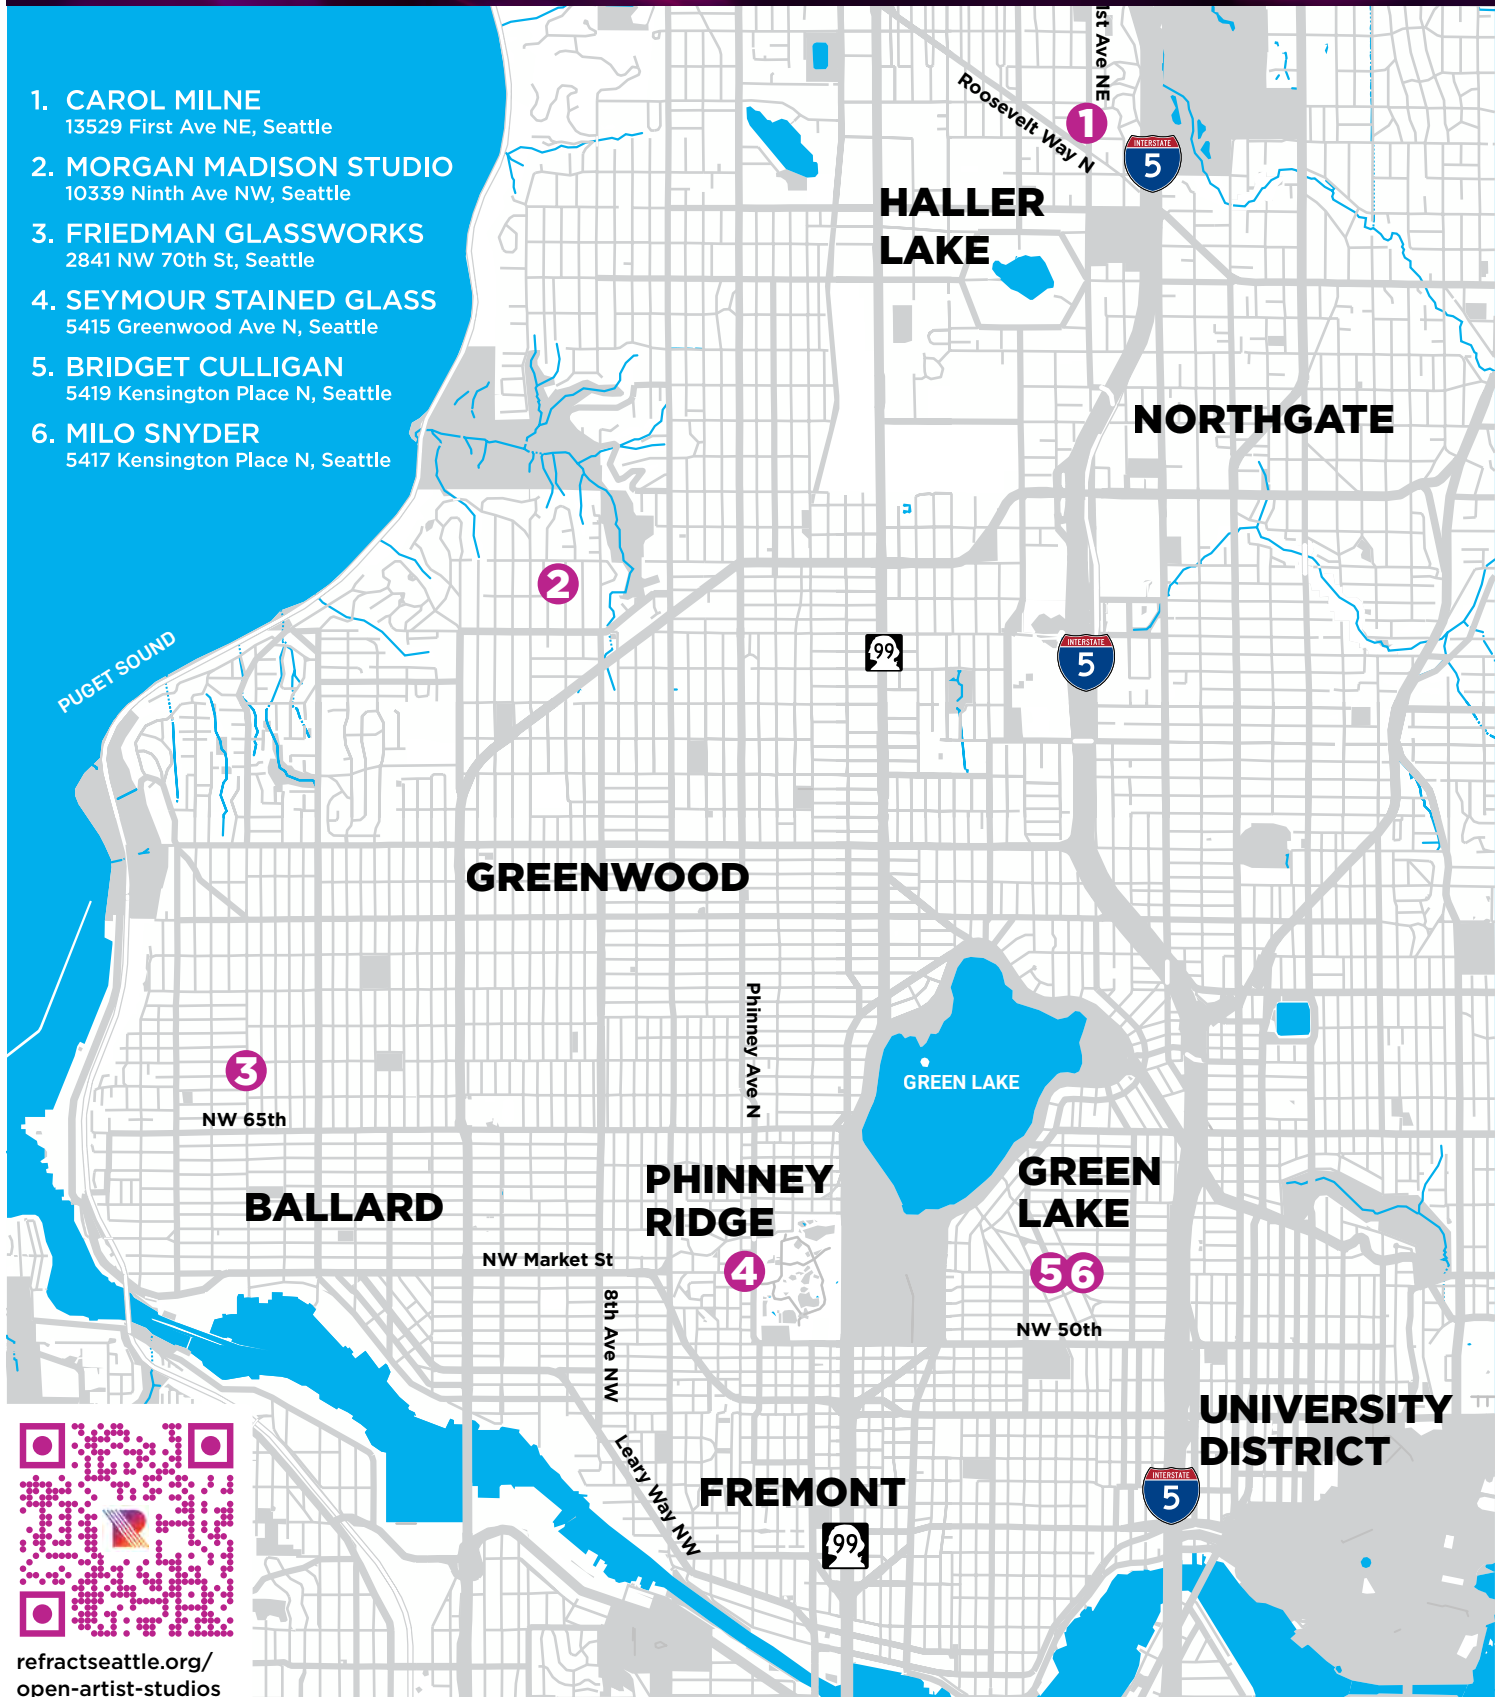

SATURDAY, OCTOBER 14

11AM-4PM

1. CAROL MILNE
13529 First Ave NE, Seattle
2. MORGAN MADISON STUDIO
10339 Ninth Ave NW, Seattle
3. FRIEDMAN GLASSWORKS
2841 NW 70th St, Seattle
4. SEYMOUR STAINED GLASS
5415 Greenwood Ave N, Seattle
5. BRIDGET CULLIGAN
5419 Kensington Place N, Seattle
6. MILO SNYDER
5417 Kensington Place N, Seattle

[refractseattle.org/
open-artist-studios](https://refractseattle.org/open-artist-studios)

2023 OPEN ARTIST STUDIOS

SUNDAY, OCTOBER 15

11AM-4PM

1. **RADIANT NEON**
2121 First Ave Unit 103, Seattle
2. **RICHARD ROYAL STUDIO**
BEMIS Building, 55 S Atlantic #411, Seattle
3. **KCJ SZWEDZINSKI + DAVE WALTERS**
BEMIS Building, 55 S Atlantic #316, Seattle
4. **COLOR.GLASS.LIGHT**
The Old Rainier Brewery, 3150 Airport Way S, Seattle
5. **SEAN HENNESSEY STUDIO + WESTON LAMBERT**
3403 36th Ave S, Seattle
6. **ILLUMINATA ART GLASS DESIGN**
6520 Fifth Ave S #126, Seattle
7. **MISODA GLASS**
8844 30th Ave SW, Seattle
8. **KAIT RHODES**
9030 39th Ave SW, Seattle

[refractseattle.org/
open-artist-studios](https://refractseattle.org/open-artist-studios)